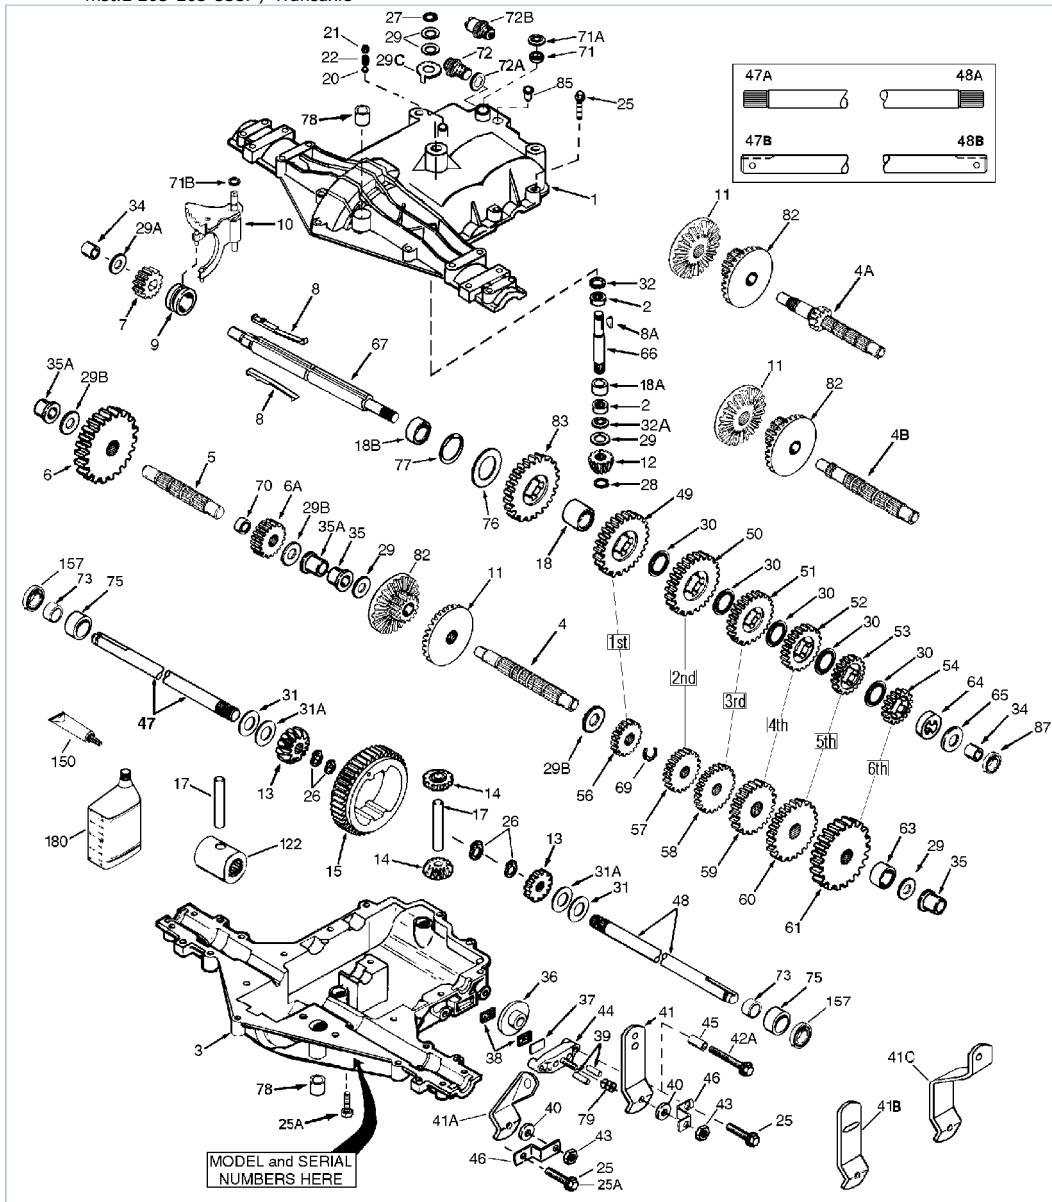

mst.2 205-205-535F / Transaxle

Part List

mst.2 205-205-535F / Transaxle

REF #	ITEM #	DESCRIPTION	QTY	REMARK
1	772148A	Transaxle Cover (Incl. 29B)	1	
2	780086A	Needle Bearing 5/8" ID	2	
3	770128	Transaxle Case	1	
4B	776406	Countershaft	1	
5	776409	Output Shaft	1	
6	778364	Spur Gear (38T)	1	
6A	778369	Spur Gear (15T)	1	
7	778330	Spur Gear (11T)	1	
8	792180	Shift Key	2	
8A	792047	Woodruff Key #9	1	
9	784352	Shift Collar	1	
10	784378	Shift Rod & Fork	1	
11	778334	Bevel Gear (30T)	1	
12	778309	Input Bevel Pinion (13T)	1	
13	778368	Bevel Gear (13T) (Incl. 14)	2	
14	778368	Bevel Pinion (13T) (Incl. 13)	2	
15	778370	Ring Gear (43T)	1	
17	786188	Drive Pin	1	
18	786102	Spacer	1	
20	792077A	Ball 5/16" dia	1	
21	792078	Set Screw 3/8-16 x 3/8"	1	
22	792079	Spring	1	
25	792073A	Screw 1/4-20 x 1-1/4"	17	
25A	792177	Screw 1/4-20 x 1-3/8"	2	
26	792125	Retaining Ring (pkg of 2)	4	package of 2
27	792035	Retaining Ring	1	
28	788040	Retaining Ring	1	
29	780072	Thrust Washer .627ID	5	
29A	780160	Thrust Washer .563ID	1	
29B	780051	Thrust Washer .762ID	2	
30	780108	Cup Washer 1.127ID	4	
31	780001	Washer .056W	2	
31A	780195	Flat Washer .062W	2	
32	788083	Oil Seal 5/8"	1	
32A	792001	O-ring .607ID	1	
34	780194	Bushing	2	
35	780193	Flanged Bushing	2	
35A	780197	Flanged Bushing 3/4"	2	
36	790075	Brake Disk	1	
37	790007	Brake Pad Plate	1	
38	799021	Brake Pad (pkg of 2)	2	
39	786026	Dowel Pin	2	
40	792076A	Flat Washer .312ID	1	
41	790045	Brake Lever	1	
42	792177	Screw, 1/4-20 x 1-3/8"	2	
43	792075	Locknut 5/16-24	1	
44	790025	Brake Pad Holder	1	
46	786086	Brake Lever Bracket	1	
47	775028	Axle 11.984	1	
48	775027	Axle 16.562	1	
49	778356	Spur Gear (29T)	1	
50	778340	Spur Gear (24T)	1	
51	778344	Spur Gear (20T)	1	
52	778313	Spur Gear (19T)	1	
53	778346	Spur Gear (15T)	1	
56	778355	Spur Gear (11T)	1	
57	778339	Spur Gear (16T)	1	
58	778343	Spur Gear (20T)	1	
59	778351	Spur Gear (21T)	1	
60	778345	Spur Gear (25T)	1	
63	786071	Countershaft Spacer 1-1/8" x 3/8"	1	